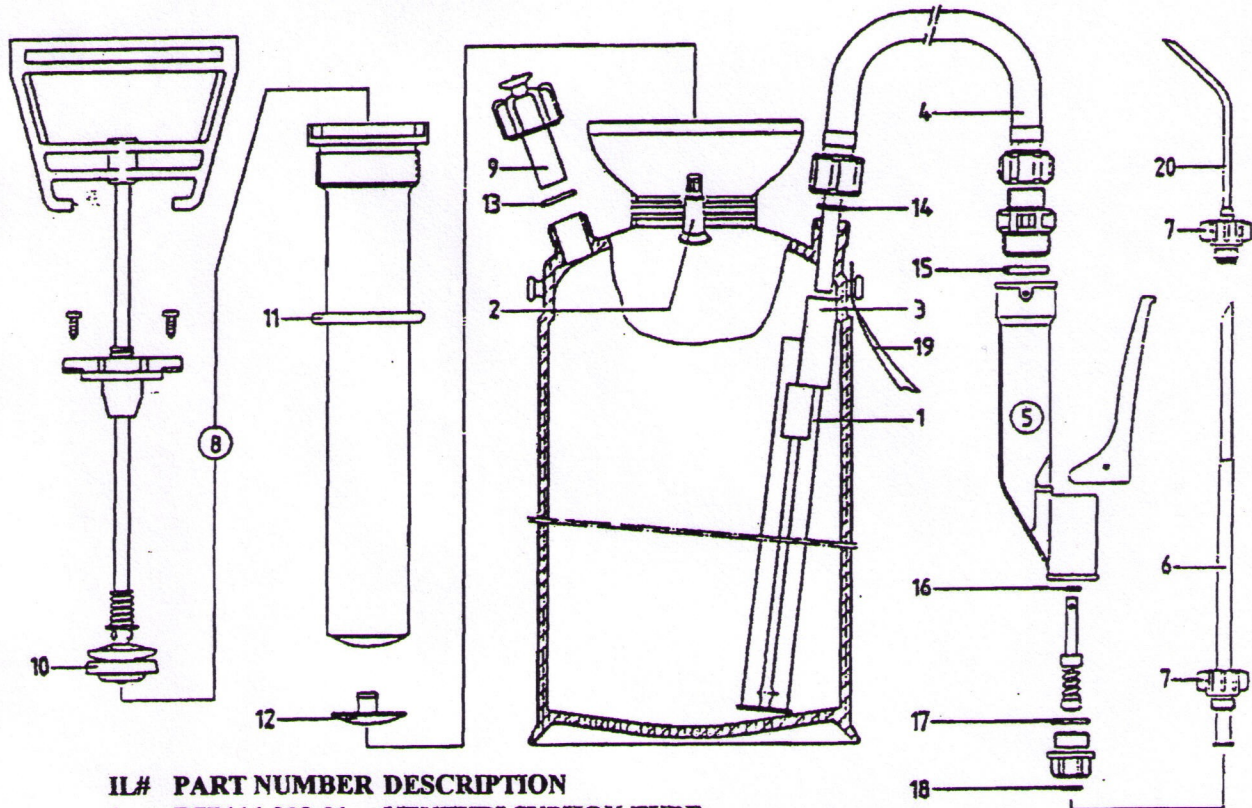

BIRCHMEIER®

BIRCHMEIER® *DUSTY-5*

IL#	PART NUMBER	DESCRIPTION
1	BSP114-223-01	VENTURI SYPHON TUBE
2	BSP501-171-02	COMPRESSED AIR VALVE
3	BSP502-519-11	SYPHON CONNECTOR
4	BSP114-225-01	HOSE ASSEMBLY COMP.
5	BSP104-950-01	VALVE COMPLETE
6	BSP114-221-01	STRAIGHT BRASS WAND
7	BSP113-418-01	WAND CONN. NIPPLE
8	BSP104-523-06	PUMP COMPLETE
9	BSP104-664-05	SAFETY VALVE W/#13
10	BSP108-469-01	PUMP PISTON PACKING
11	BSP501-171-01	GASKET
12	BSP113-850-02	CHECK VALVE
13	BSP103-011-11	GASKET
14	BSP114-222-01	BARB HOSE CONNECTOR
15	BSP501-170-36	GASKET
16	BSP501-170-25	GASKET
17	BSP507-170-35	GASKET
18	BSP140-080-20	GASKET
19	BSP109 166 01	SHOULDER STRAP
20	BSP114-350-01	CRACK & CREV. NEEDLE
-	BSP100-000-00	PLASTIC TIP
-	BSP103-990-02	GASKET SET
-	BSP114 224 02	DUSTY TANK ONLY
-	BSP285 000 01	30" BURROW INJ. TUBE