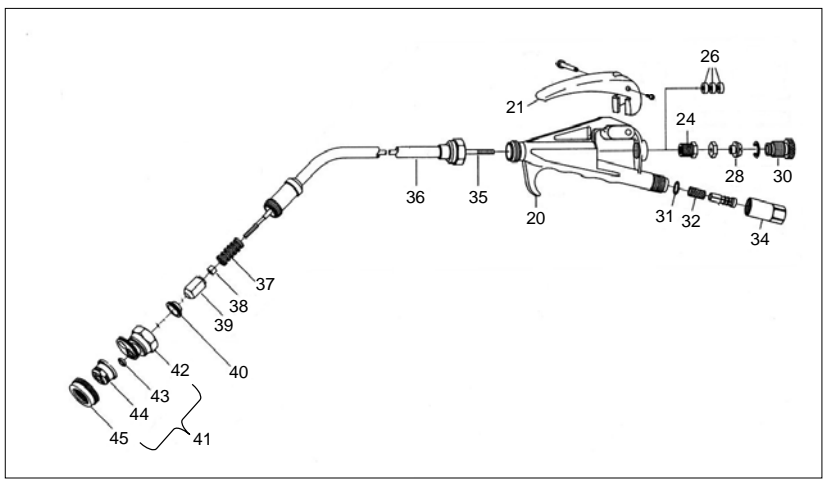

Extenda-Ban Valve

Extenda-Ban Valve

#	Part	Order #	Description
20	VB-147	22044450	Valve body
21	VT-140	22042800	Valve Trigger Kit (includes SH-142 Screw housing, TS-141 Trigger screw)
24	PN-150-2	22042455	Packing nut (stainless steel)
26	VP-151	22045099	Valve packing washer
28	AS-148	22044500	Adjustment Screw Kit (includes LN-149 Lock nut, SR-161 Snap ring)
30	SL-162	22046700	Safety lock nut
31	NG-146	22044200	Nylon gasket
32	MS-145-50	22043800	Mesh Strainer Kit (includes SS-144 Strainer support)
34	SA-143	22043400	Strainer housing
35	VC-152	22045300	Valve cable, 9 in
	VC-153	22045400	Valve cable, 18 in.
	VC-163	22045450	Valve cable, 24 in.
36	VE-154	22045500	Valve extension, 8 in. (brass)
	VE-155	22045600	Valve extension, 18 in. (brass)
	VE-164	22045650	Valve extension, 24 in. (brass)
	VE-154-SS	22045510	Valve extension, 8 in. (stainless steel)
	VE-155-SS	22045610	Valve extension, 18 in. (stainless steel)
	VE-164-SS	22045710	Valve extension, 24 in. (stainless steel)
37	VS-156	22045700	Valve spring
38	SSL-157	22045900	Seat stem nut
39	SS-158	22046100	Seat stem
40	SP-159	22046300	Soft seat gasket
41	5850-CC	22049466	Multiejet tip assembly
42	9751-M	22034700	Multiejet tip holder
43	4190	22034700	Viton gasket
44	5800-CC	22049467	Multiejet CC tip
45	4596	22034500	Tip retainer