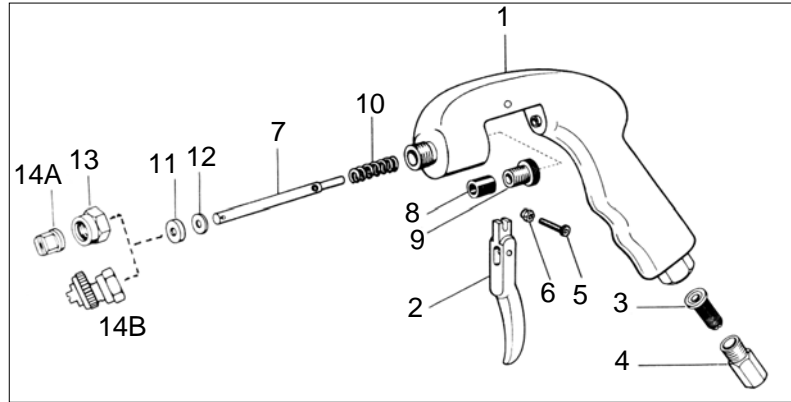

Ban-Drip Valve

Ban-Drip Valve

#	Part	Description
1	VB-40	Valve body
2	VT-41	Valve trigger
3	SA-42	Mesh strainer
4	SB-43	Pipe thread strainer
5	TS-44	Trigger screw
6	TN-45	Trigger nut
7	VR-46	Valve rod and pin
8	PN-47	Brass packing nut
9	RP-48	Rod packing
10	RS-49	Rod spring
11	SGH-50	Seat gasket holder
12	TSG-51	Seat gasket
13	TC-52	Tip cap
14A	800067	Fine fan tip
14B	5850	Multiejet tip assembly

XR VALVE

#	Order #	Description
1	22037500	Valve assembly
2	22037510	XR Valve Kit
		Valve stem sub-assembly
		Brass guide
		O-ring #1
		Gasket, copper
		Valve spring
3	22037503	Handle
4	22037508	O-ring (Viton)
5	22037501	XR Valve body